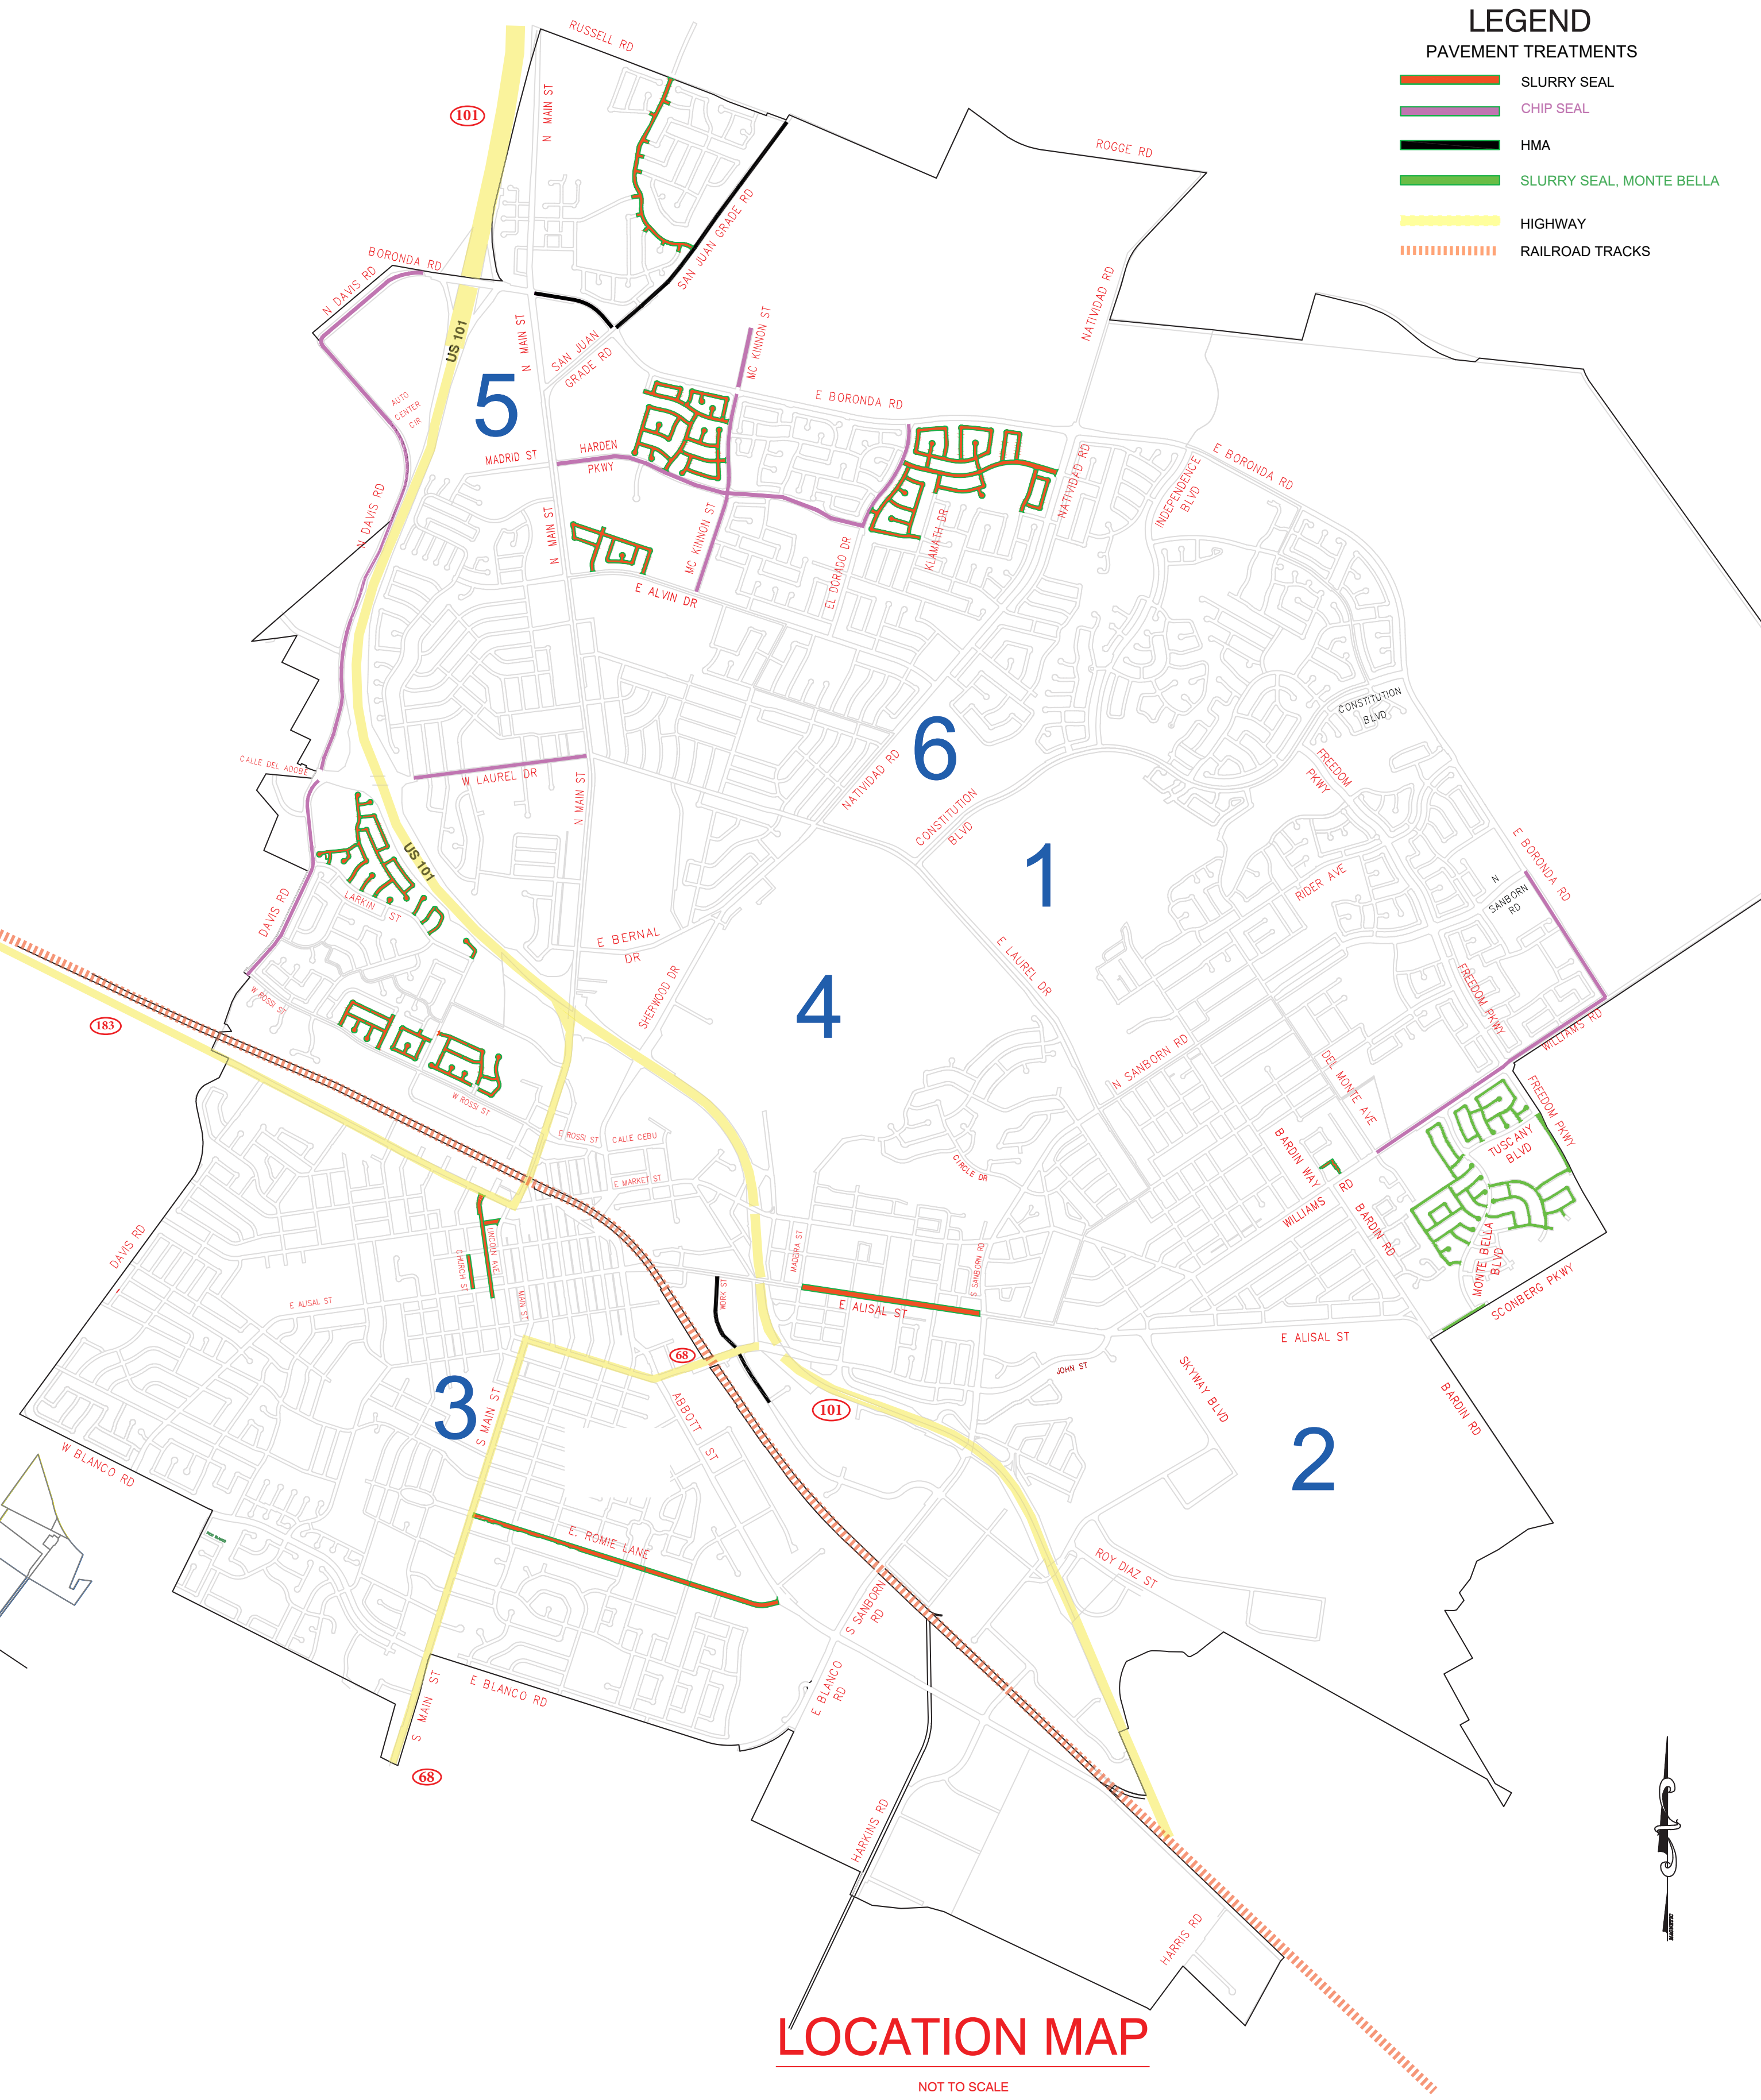

# LEGEND

## PAVEMENT TREATMENTS

-  SLURRY SEAL
-  CHIP SEAL
-  HMA
-  SLURRY SEAL, MONTE BELLA
-  HIGHWAY
-  RAILROAD TRACKS

# LOCATION MAP

NOT TO SCALE

## PAVEMENT TREATMENTS

SLURRY SEAL

CHIP SEAL

HMA

SLURRY SEAL, MONTE BELLA

HIGHWAY

RAILROAD TRACKS