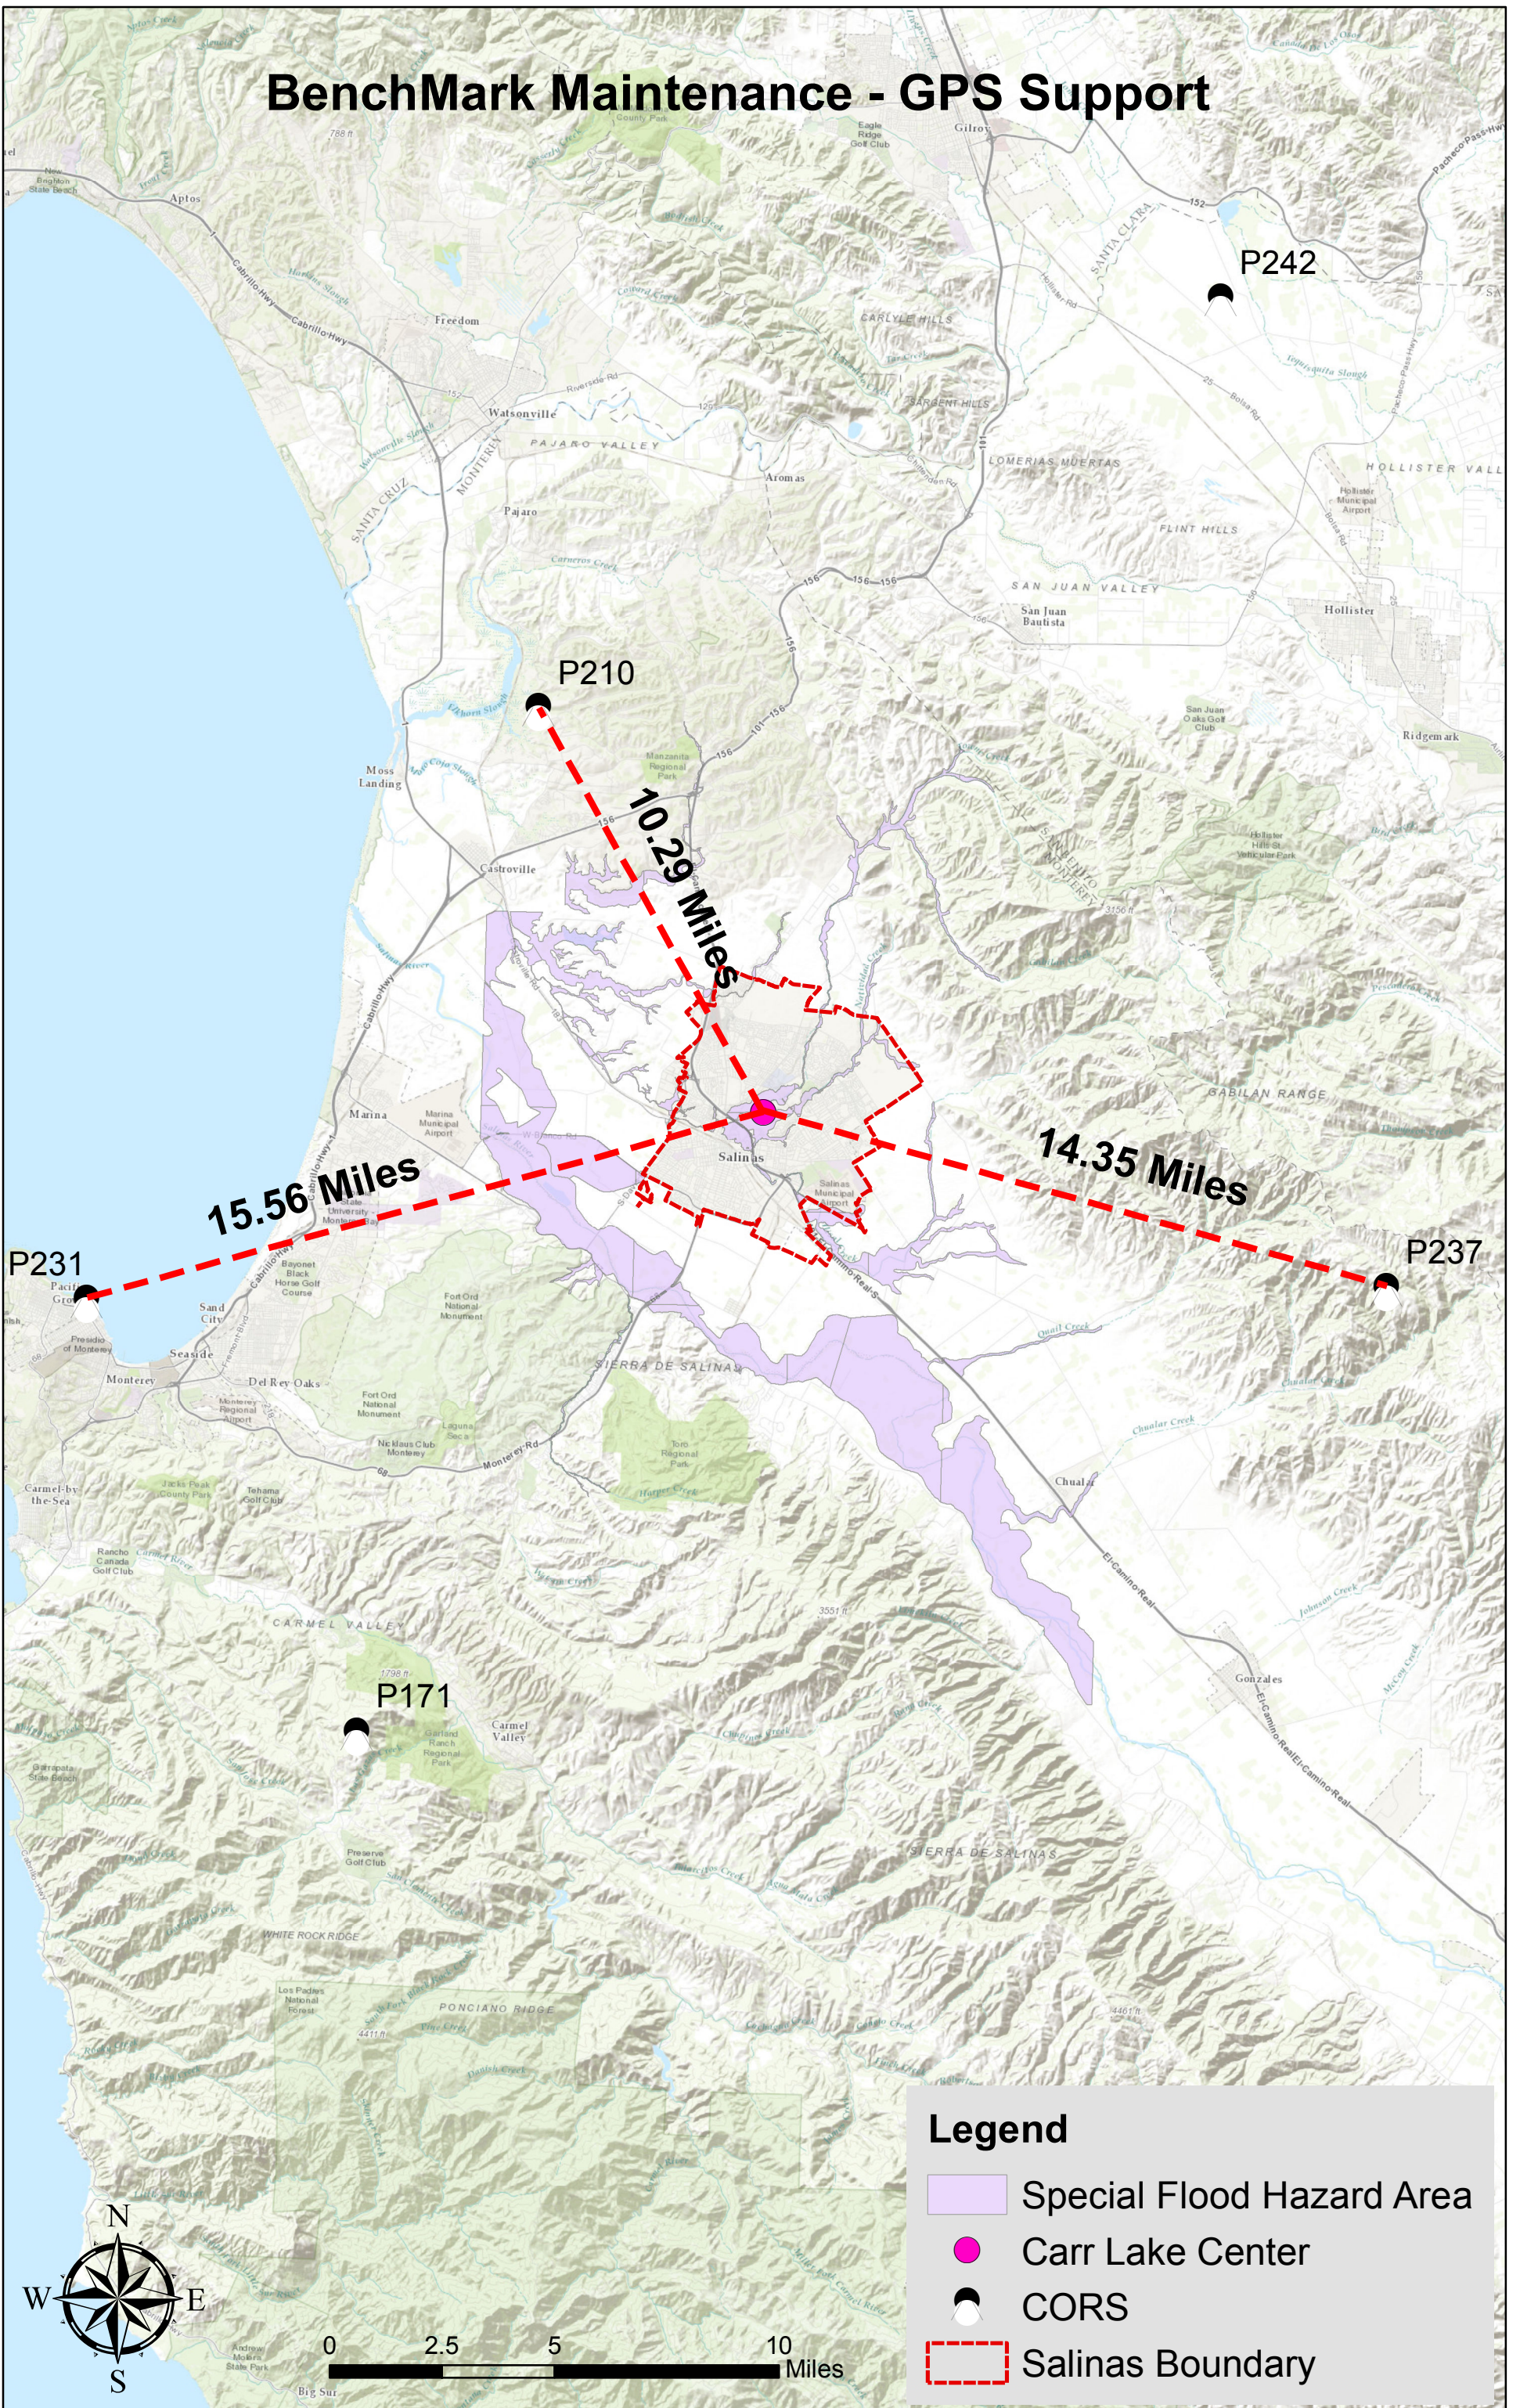

# BenchMark Maintenance - GPS Support

## Legend

-  Special Flood Hazard Area
-  Carr Lake Center
-  CORS
-  Salinas Boundary