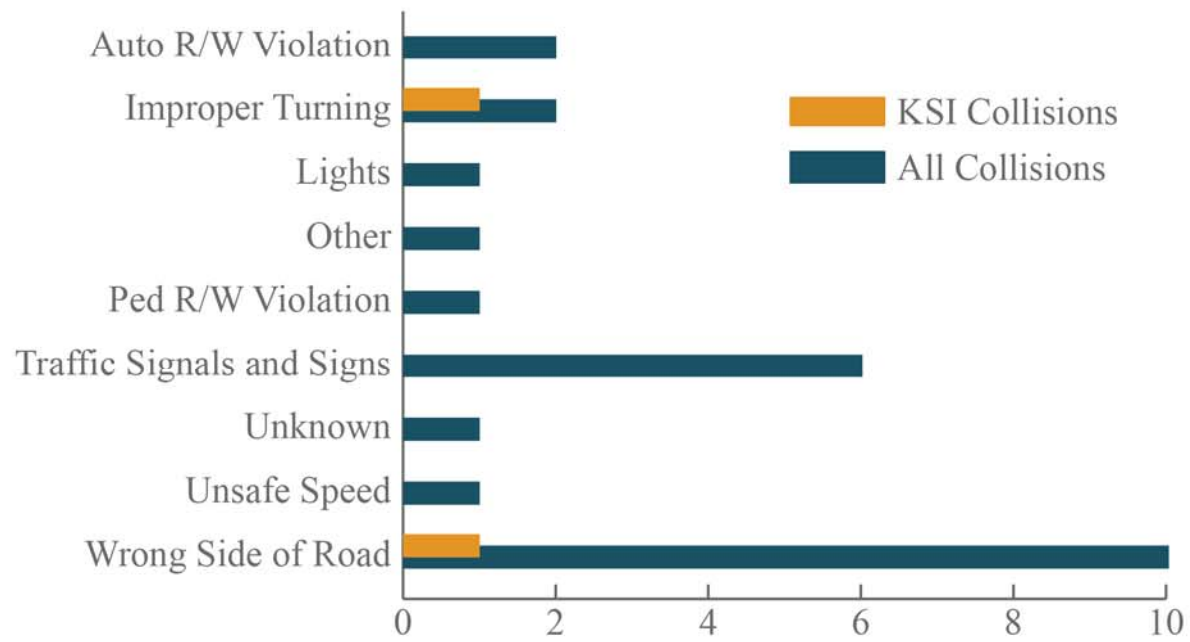

EMPHASIS AREAS - BICYCLE INVOLVED

1. East Market Street
2. West Laurel Drive
3. Natividad Road

EMPHASIS AREAS- BICYCLE INVOLVED

East Market Street, from Sherwood Drive to North Sanborn Road

1 Fatal

3 Severe Injuries

15 Other

(443 Total Collisions)

PRIMARY COLLISION FACTORS

EMPHASIS AREAS- BICYCLE INVOLVED

West Laurel Drive, from North Davis Road to North Main Street

2 Severe Injuries

23 Other ●
(357 Total Collisions)

PRIMARY COLLISION FACTORS

EMPHASIS AREAS- BICYCLE INVOLVED

Natividad Road, from Boronda Road to East Laurel Drive

1 Fatal 
 1 Severe Injury 
 12 Other ●
 (307 Total Collisions)

PRIMARY COLLISION FACTORS