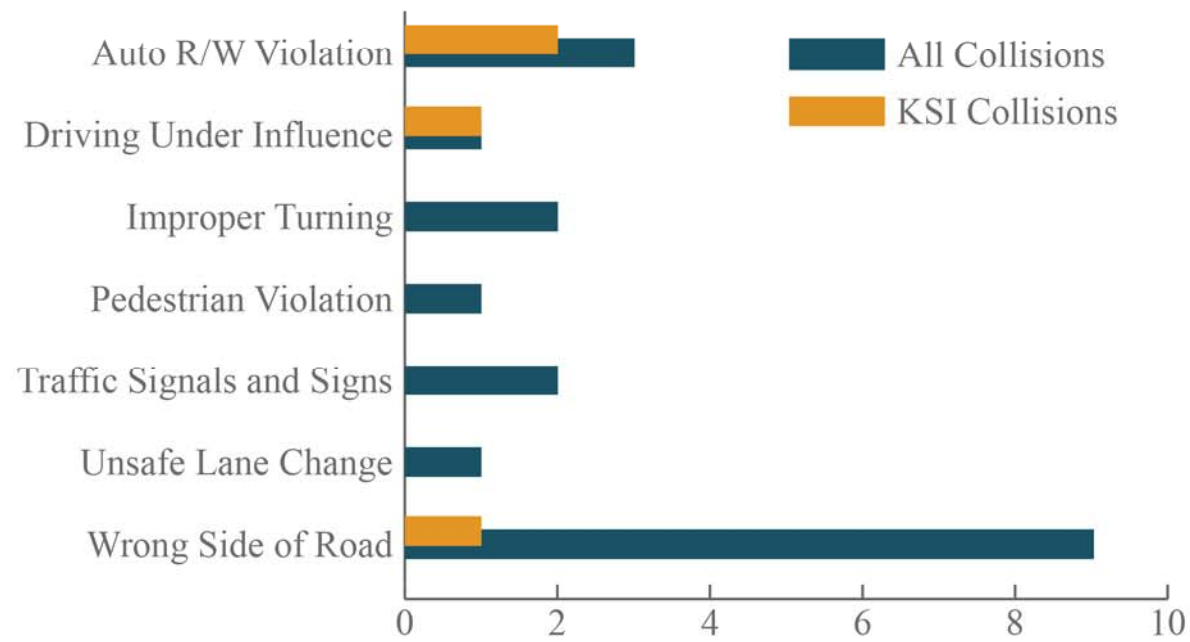

EMPHASIS AREAS - BICYCLE INVOLVED

1. East Market Street
2. West Laurel Drive
3. Natividad Road

EMPHASIS AREAS- BICYCLE INVOLVED

East Market Street, from Sherwood Drive to North Sanborn Road

1 Fatal

3 Severe Injuries

15 Other

(443 Total Collisions)

PRIMARY COLLISION FACTORS

EMPHASIS AREAS- BICYCLE INVOLVED

West Laurel Drive, from North Davis Road to North Main Street

2 Severe Injuries

23 Other ●
(357 Total Collisions)

PRIMARY COLLISION FACTORS