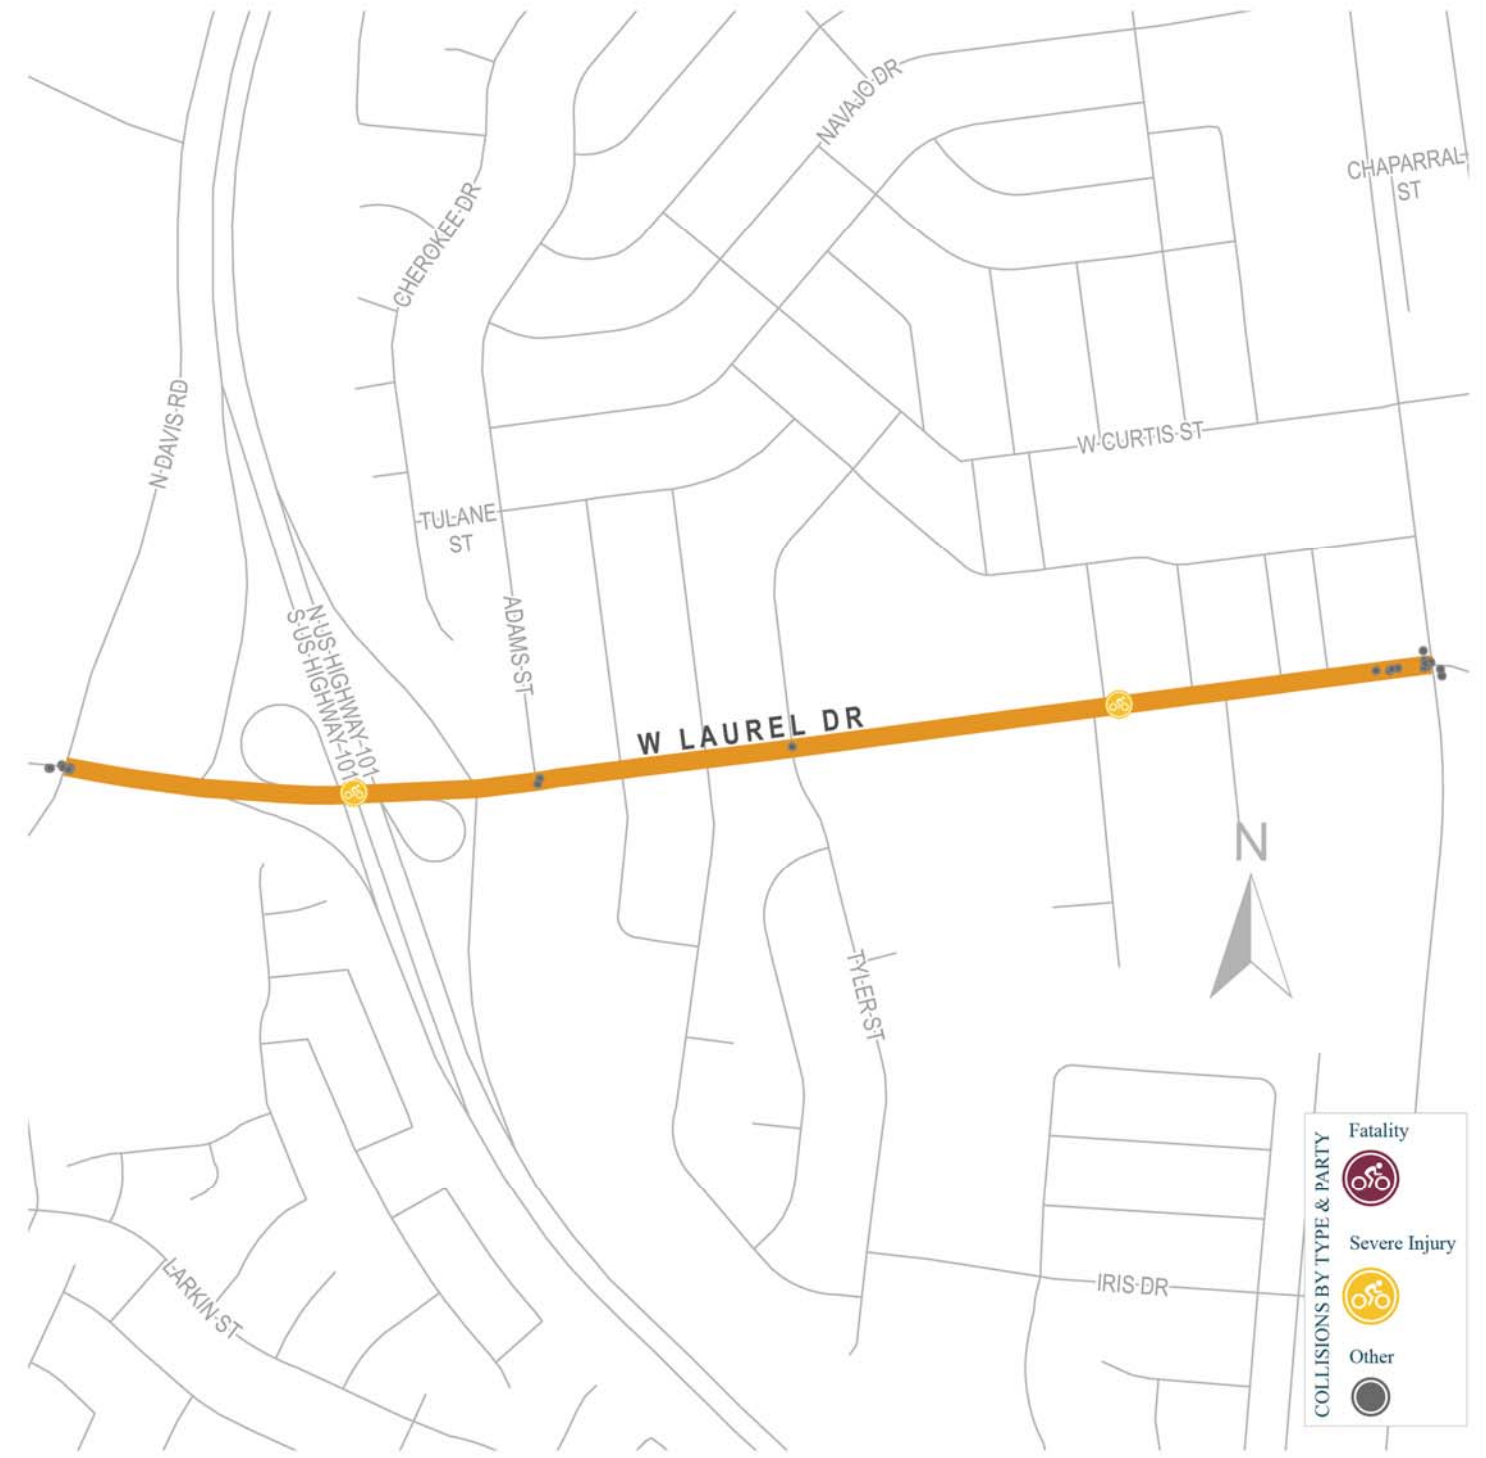

EMPHASIS AREAS - BICYCLE INVOLVED

1. East Market Street
2. West Laurel Drive
3. Natividad Road

EMPHASIS AREAS- BICYCLE INVOLVED

East Market Street, from Sherwood Drive to North Sanborn Road

1 Fatal

3 Severe Injuries

15 Other

(443 Total Collisions)

PRIMARY COLLISION FACTORS

EMPHASIS AREAS- BICYCLE INVOLVED

West Laurel Drive, from North Davis Road to North Main Street

2 Severe Injuries

23 Other ●
(357 Total Collisions)

PRIMARY COLLISION FACTORS

EMPHASIS AREAS- BICYCLE INVOLVED

Natividad Road, from Boronda Road to East Laurel Drive

1 Fatal 
 1 Severe Injury 
 12 Other ●
 (307 Total Collisions)

PRIMARY COLLISION FACTORS